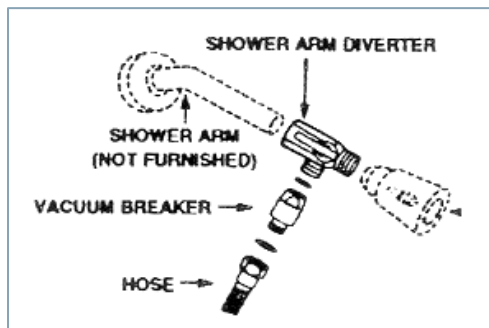

UPGRADE | HANDSHOWER

MOEN®

AVAILABLE COLOURS: