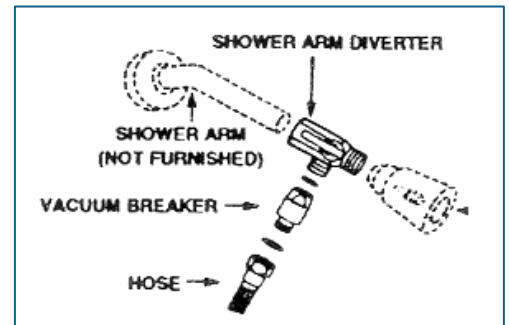

SIP FILTERING SYSTEM

F9800

OPTIONS |

BATHROOM FIXTURES

BATH ADDITIONS | UPGRADE

MOEN®

**SLIDE BAR WITH 4 FUNCTION
HAND SHOWER
FOR EXISTING SHOWERHEAD**
3669EP / CL703

SHOWER ARM DIVERTER